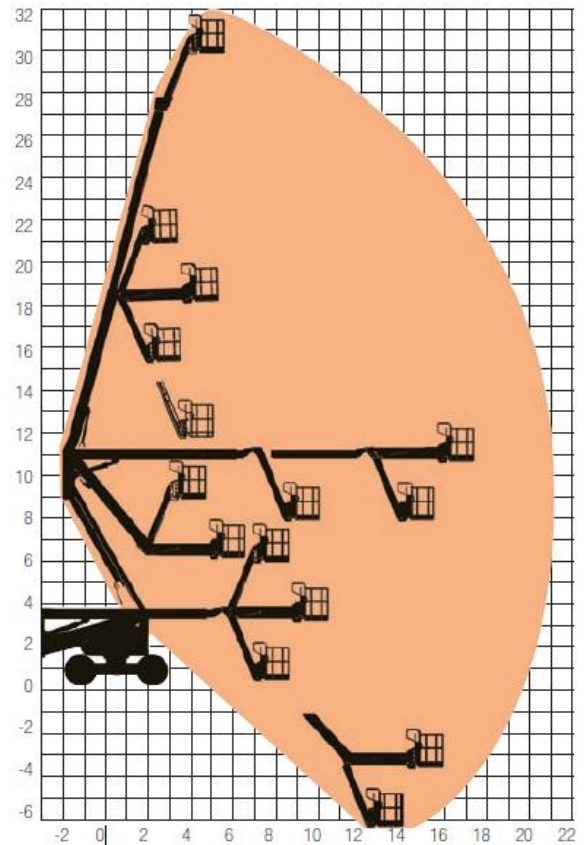

BOOMS Articulating

BA104D

25 – 32m

SPECIFICATION

Reach Height	32.00m
Platform Height	30.00m
Horizontal Outreach	21.30m
Length (unextended)	11.20m
Closed Height (stowed)	2.70m
Width	3.30m
Turning Radius	N/A
Rotation	360°
Cage Dimensions	0.80 x 2.44m
Lifting Capacity	250kg
Weight	20,900kg
Power	Diesel
Model Featured	Haulotte HA32PX