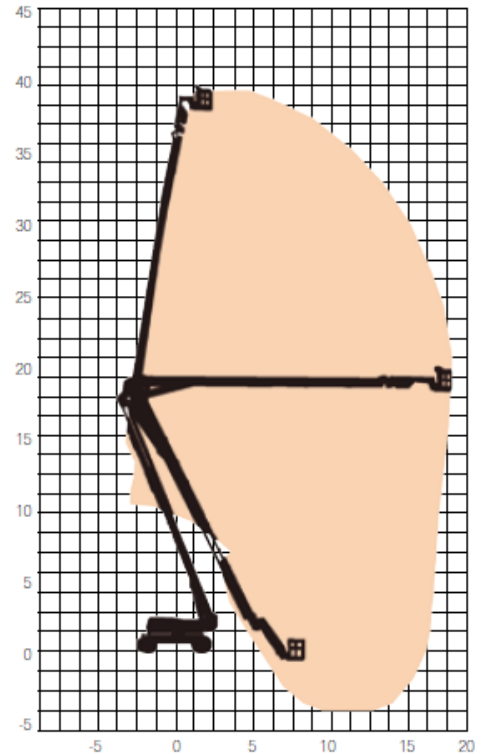

BOOMS Articulating

BA125D

40 – 45m

SPECIFICATION

Reach Height	40.10m
Platform Height	38.10m
Horizontal Outreach	19.25m
Length (unextended)	11.45m
Closed Height (stowed)	3.05m
Width	2.49m
Turning Radius	6.86m
Rotation	360°
Cage Dimensions	0.91 x 2.44m
Lifting Capacity	227kg
Weight	19,958kg
Power	Diesel
Model Featured	JLG 1250AJP