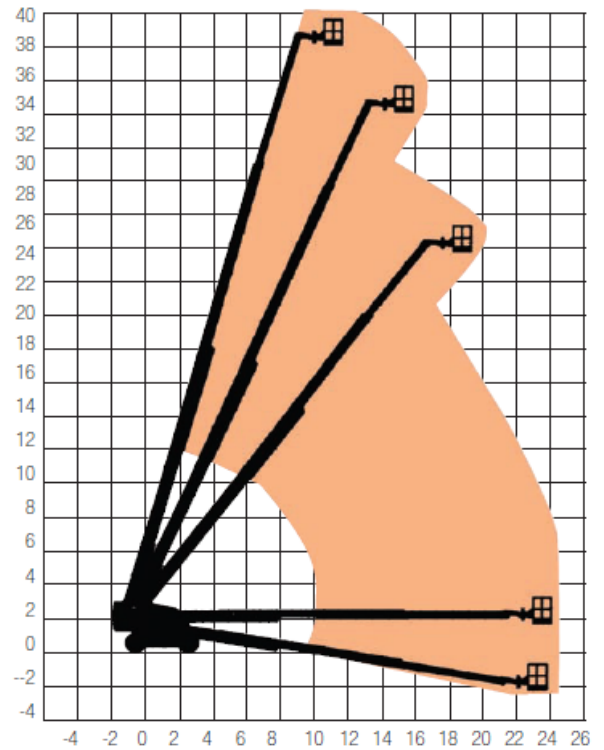

## 40 – 45m

### SPECIFICATION

Reach Height	40.15m
Platform Height	38.15m
Horizontal Outreach	24.68m
Length (unextended)	14.25m
Closed Height (stowed)	3.07m
Width	3.35m
Turning Radius	13.13m
Rotation	360°
Cage Dimensions	0.76 x 1.83m
Lifting Capacity	227kg
Weight	20,248kg
Power	Diesel
Model Featured	Genie S125