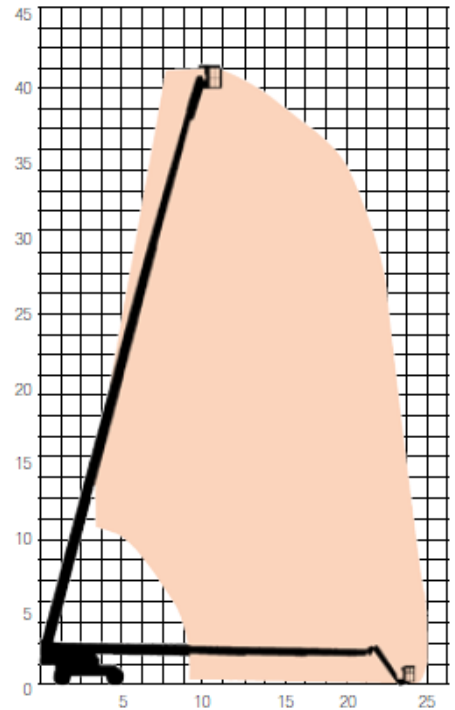

BOOMS Stick

BS135D

40 – 45m

SPECIFICATION

| | |
|-------------------------------|--------------|
| Reach Height | 43.15m |
| Platform Height | 41.15m |
| Horizontal Outreach | 24.38m |
| Length (unextended) | 11.86m |
| Closed Height (stowed) | 3.05m |
| Width | 2.49m |
| Turning Radius | 6.86m |
| Rotation | 360° |
| Cage Dimensions | 0.91 x 2.44m |
| Lifting Capacity | 227kg |
| Weight | 20,411kg |
| Power | Diesel |
| Model Featured | JLG 1350SJP |