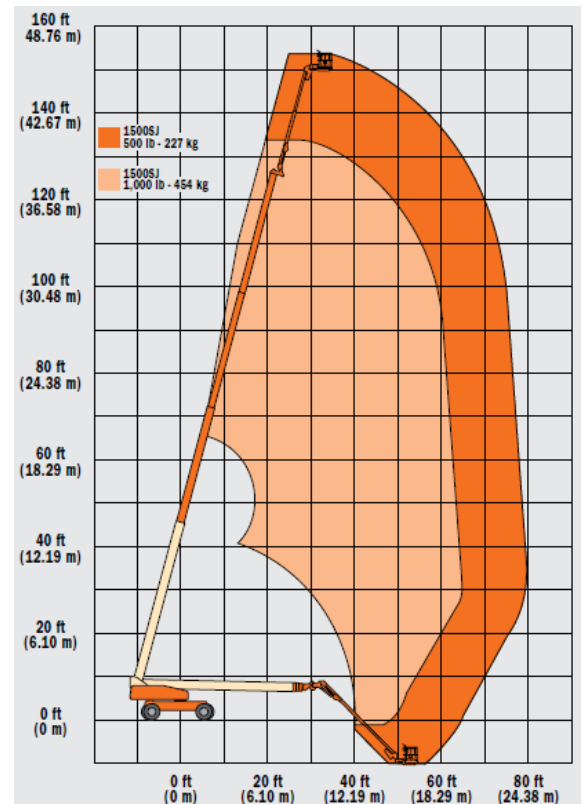

BOOMS Stick

BS150D

45m +

SPECIFICATION

Reach Height	47.70m
Platform Height	45.70m
Horizontal Outreach	24.38m
Length (unextended)	18.82m
Closed Height (stowed height)	3.05m
Width (axle retracted)	2.49m
Width (axle extended)	3.81m
Turning Radius (outside, axle retracted)	6.86m
Rotation	180°
Cage Dimensions	0.91 x 2.44m
Lifting Capacity (SWL)	227kg
Weight	21,773kg
Power	Diesel
Model Featured	JLG 1500SJ