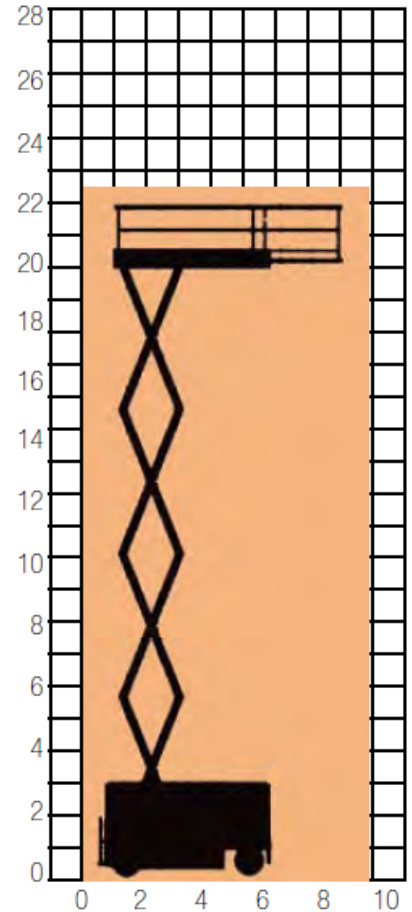

SCISSORS

S67D

18 – 27m

SPECIFICATION

| | |
|-------------------------------|--------------------|
| Reach Height | 22.30m |
| Platform Height | 20.30m |
| Length (unextended) | 4.80m |
| Closed Height (stowed) | 2.96m |
| Width | 2.40m |
| Lifting Capacity | 750kg |
| Roll Out Extension | 2.85m |
| Weight | 11,400kg |
| Power | Diesel |
| Model Featured | JLG Liftlux 203-24 |