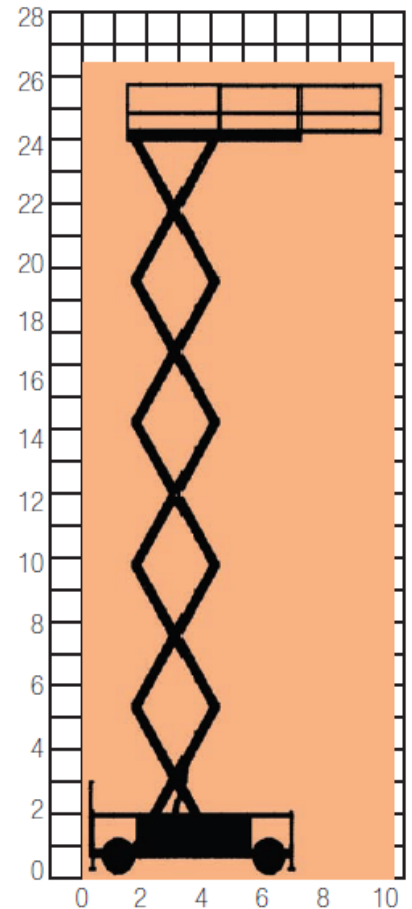

## S80D

## 18 – 27m

### SPECIFICATION

Reach Height	26.50m
Platform Height	24.50m
Length (unextended)	5.70m
Closed Height (stowed)	4.19m
Width	2.55m
Lifting Capacity	750kg
Roll Out Extension	1.90m
Weight	16,100kg
Power	Diesel
Model Featured	Liftlux 245-25