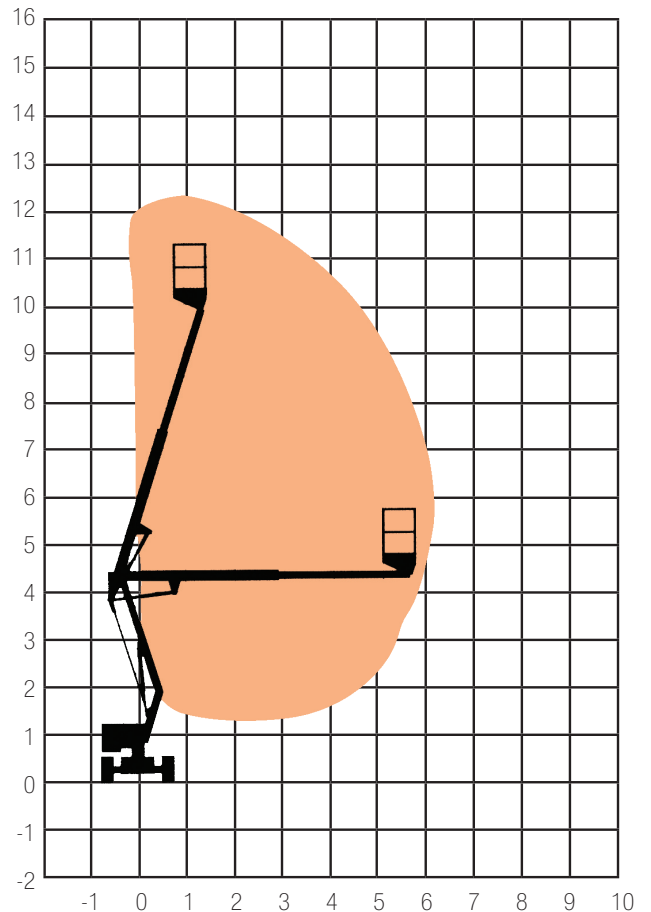

BOOMS Articulating

BA34NB

12 -15m

SPECIFICATION

Reach Height	12.20m
Platform Height	10.20m
Horizontal Outreach	6.10m
Length (Unextended)	4.10m
Closed Height (Stowed)	1.90m
Width	1.50m
Turning Radius	4.30m
Rotation	360°
Cage Dimensions	0.62 x 1.10m
Lifting Capacity	200kg
Weight	2,950kg
Power	Bi-Energy
Model Featured	Niftylift HR12N