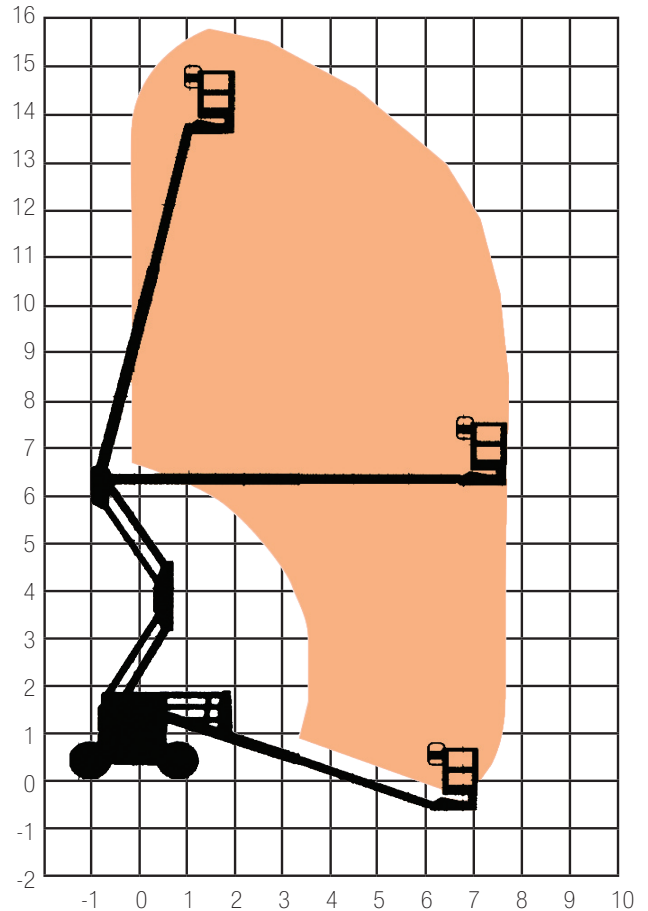

## BA45D

## 12 -15m

### SPECIFICATION

<b>Reach Height</b>	15.72m
<b>Platform Height</b>	13.72m
<b>Horizontal Outreach</b>	7.47m
<b>Length (Unextended)</b>	6.71m
<b>Closed Height (Stowed)</b>	2.24m
<b>Width</b>	1.98m
<b>Turning Radius</b>	4.27m
<b>Rotation</b>	360°
<b>Cage Dimensions</b>	0.76 x 1.83m
<b>Lifting Capacity</b>	230kg
<b>Weight</b>	7,242kg
<b>Power</b>	Diesel
<b>Model Featured</b>	Genie Z45/25RT