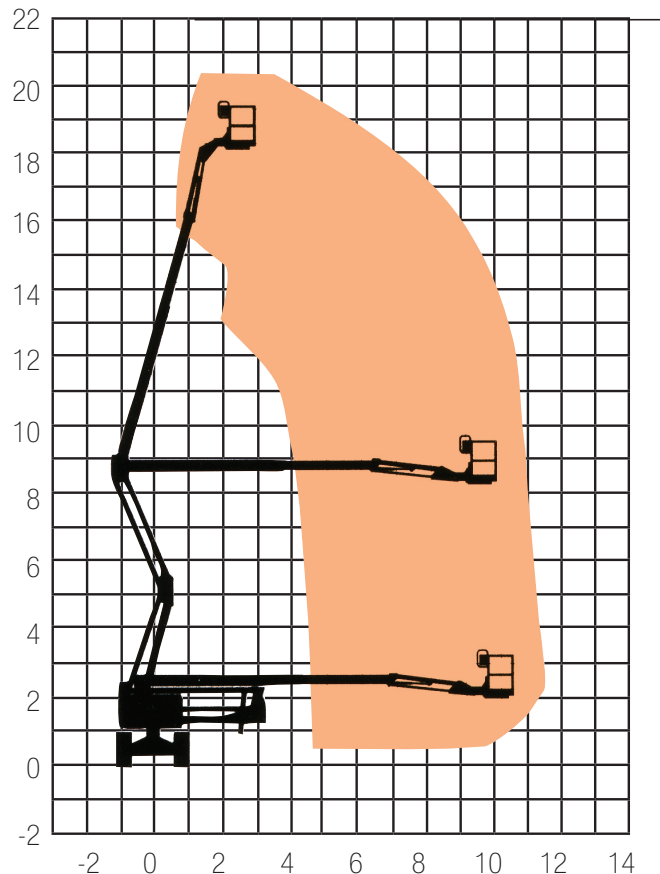

BOOMS Articulating

BA60D

18 - 25m

SPECIFICATION

Reach Height	20.39m
Platform Height	18.39m
Horizontal Outreach	11.05m
Length (Unextended)	8.15m
Closed Height (Stowed)	2.69m
Width	2.46m
Turning Radius	6.07m
Rotation	360°
Cage Dimensions	0.76 x 1.83m
Lifting Capacity	227kg
Weight	10,215kg
Power	Diesel
Model Featured	Genie Z60/34