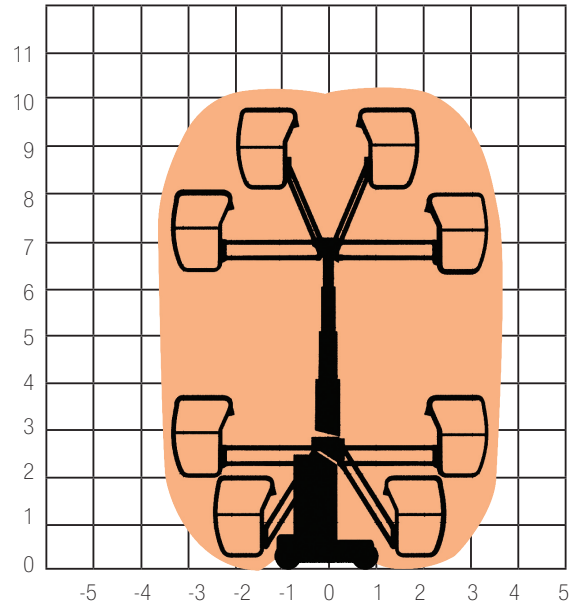

## BMJ26E

## Up to 12m

### SPECIFICATION

<b>Reach Height</b>	10.00m
<b>Platform Height</b>	8.00m
<b>Horizontal Outreach</b>	3.10m
<b>Length (Unextended)</b>	2.61m
<b>Closed Height (Stowed)</b>	1.99m
<b>Width</b>	0.99m
<b>Turning Radius</b>	1.87m
<b>Rotation</b>	360°
<b>Cage Dimensions</b>	0.67 x 0.97m
<b>Lifting Capacity</b>	230kg
<b>Weight</b>	2,575kg
<b>Power</b>	Electric
<b>Model Featured</b>	Haulotte Star 10