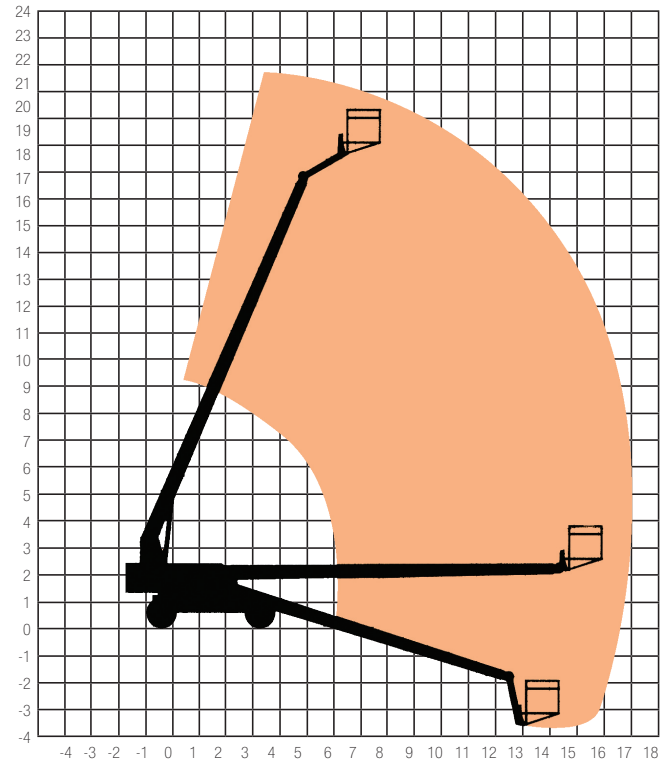

BOOMS Stick

BS65D

18 - 25m

SPECIFICATION

Reach Height	21.80m
Platform Height	19.80m
Horizontal Outreach	17.10m
Length (Unextended)	9.50m
Closed Height (Stowed)	2.72m
Width	2.50m
Turning Radius	5.72m
Rotation	360°
Cage Dimensions	0.76 x 1.83m
Lifting Capacity	227kg
Weight	10,102kg
Power	Diesel
Model Featured	Genie S65