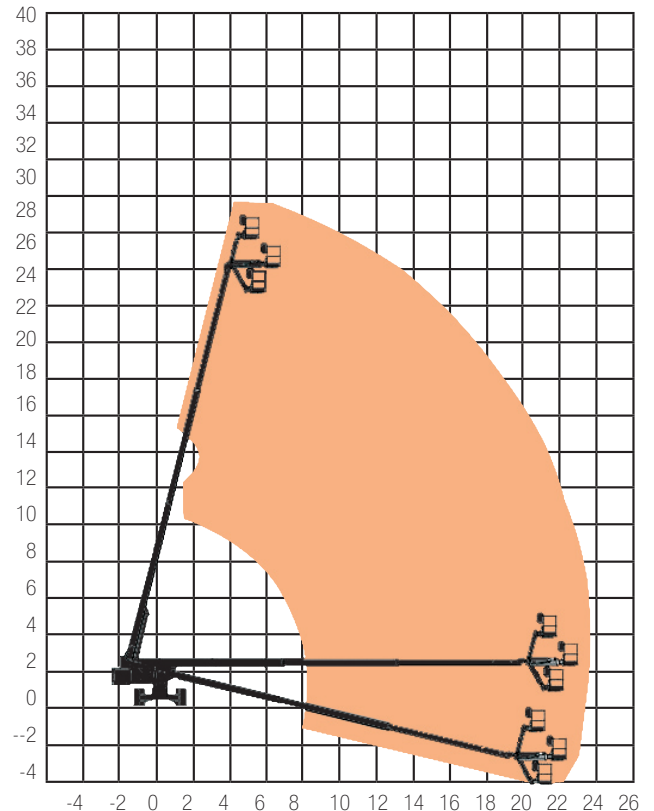

BOOMS Stick

BS85D

25 - 40m

SPECIFICATION

Reach Height	27.90m
Platform Height	25.90m
Horizontal Outreach	23.40m
Length (Unextended)	12.40m
Closed Height (Stowed)	2.80m
Width	3.00m
Turning Radius	7.00m
Rotation	360°
Cage Dimensions	0.76 x 1.83m
Lifting Capacity	227kg
Weight	16,266kg
Power	Diesel
Model Featured	Genie S85