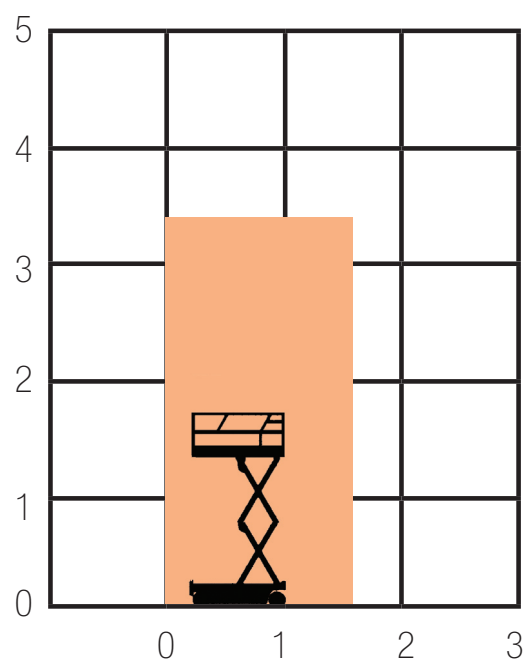

# PUSH AROUND VERTICAL

### SPECIFICATION

<b>Reach Height</b>	3.63m
<b>Platform Height</b>	1.63m
<b>Length (Unextended)</b>	1.14m
<b>Closed Height (Stowed)</b>	1.64m
<b>Width</b>	0.70m
<b>Lifting Capacity</b>	240kg
<b>Roll Out Extension</b>	N/A
<b>Weight</b>	270kg
<b>Power</b>	Electric
<b>Model Featured</b>	Pop-Up