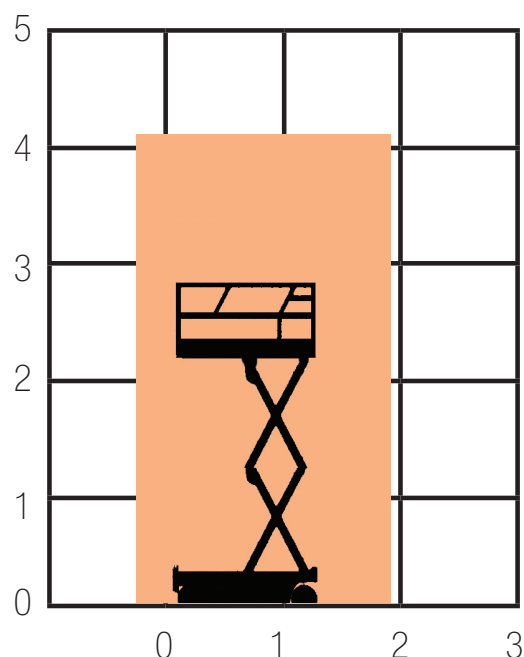

# PUSH AROUND VERTICAL

### SPECIFICATION

<b>Reach Height</b>	4.01m
<b>Platform Height</b>	2.01m
<b>Length (Unextended)</b>	1.21m
<b>Closed Height (Stowed)</b>	1.70m
<b>Width</b>	0.70m
<b>Lifting Capacity</b>	240kg
<b>Roll Out Extension</b>	N/A
<b>Weight</b>	313kg
<b>Power</b>	Electric
<b>Model Featured</b>	BoSS X2