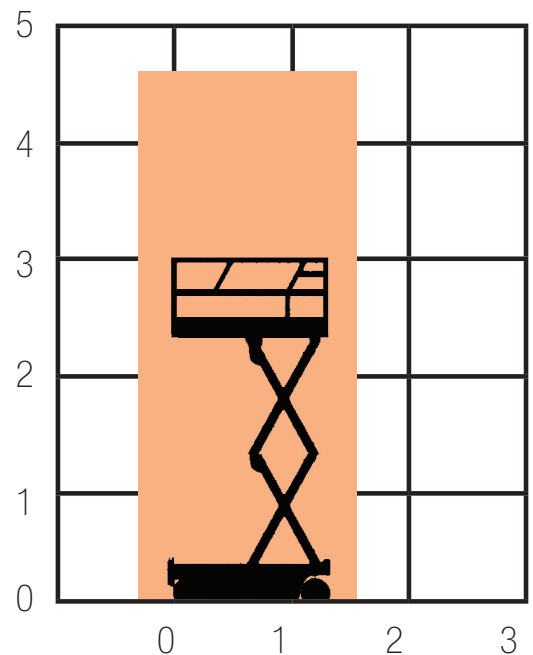

PUSH AROUND VERTICAL

PA08E

Up to 10m

SPECIFICATION

Reach Height	4.55m
Platform Height	2.55m
Length (Unextended)	1.23m
Closed Height (Stowed)	1.80m
Width	0.70m
Lifting Capacity	240kg
Roll Out Extension	N/A
Weight	349kg
Power	Electric
Model Featured	BoSS X3