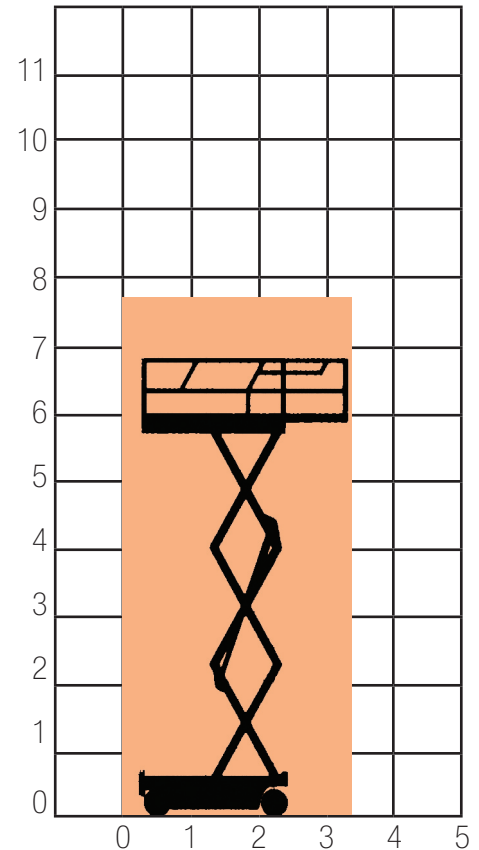

SCISSORS

S19E

Up to 10m

SPECIFICATION

Reach Height	7.79m
Platform Height	5.79m
Length (Unextended)	1.63m
Closed Height (Stowed)	2.11m
Width	0.81m
Lifting Capacity	227kg
Roll Out Extension	0.91m
Weight	1,498kg
Power	Electric
Model Featured	Genie GS1932