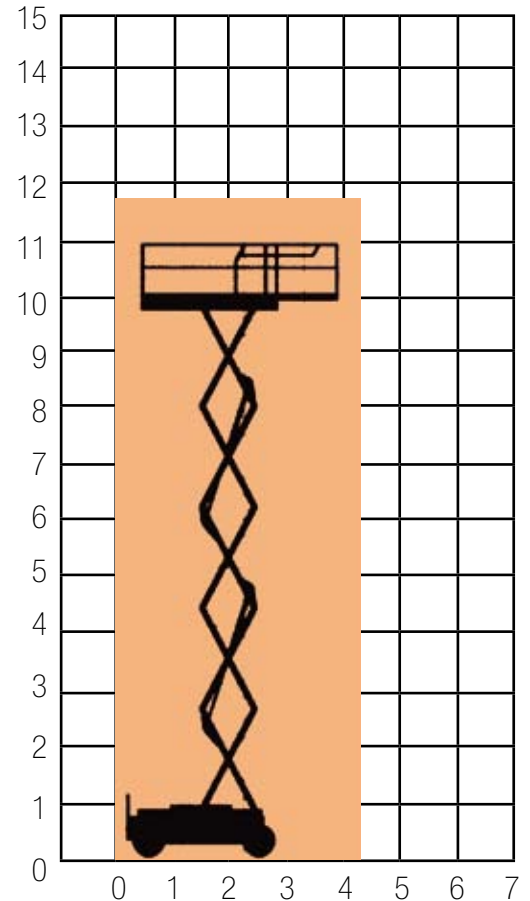

SCISSORS

S32E

10 -12m

SPECIFICATION

Reach Height	11.80m
Platform Height	9.80m
Length (Unextended)	2.31m
Closed Height (Stowed)	2.24m
Width	1.17m
Lifting Capacity	318kg
Roll Out Extension	1.00m
Weight	2,313kg
Power	Electric
Model Featured	Skyjack SJ4632