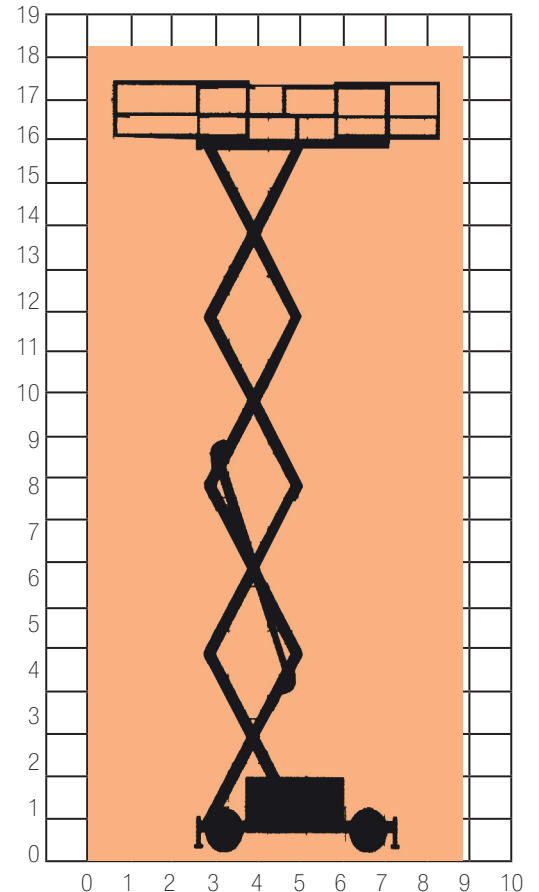

SCISSORS

S53D

18 - 27m

SPECIFICATION

| | |
|-------------------------------|--------------|
| Reach Height | 18.15m |
| Platform Height | 16.15m |
| Length (Unextended) | 4.88m |
| Closed Height (Stowed) | 3.15m |
| Width | 2.29m |
| Lifting Capacity | 680kg |
| Roll Out Extension | 2.74m |
| Weight | 7,623kg |
| Power | Diesel |
| Model Featured | Genie GS5390 |